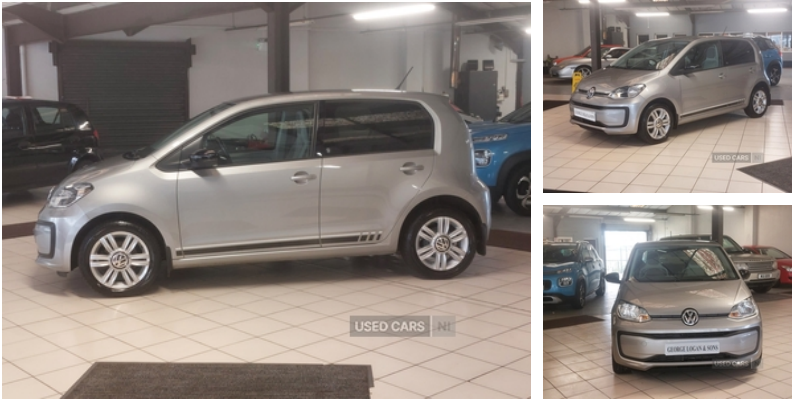

Volkswagen Up 1.0 Up Beats 5dr | 2018
OUTSTANDING LOW MILEAGE ONLY 10200 MILES - MOT
JANUARY 2026

£9,500

2018 Sept Volkswagen UP Beats 1.0 Petrol

Only 10200 Miles

5 Door

Mot January 2026

Serviced

2 Keys

DAB Radio

USB Connection

Electric Front Windows

Drivers Seat Height Adjustable

ABS

Hill Hold

Remote Central Locking

Alloys

Insurance Group 3E

6 Months RAC Warranty

Exceptional Low Mileage Car Must Be Seen to be Appreciated

Call Anytime 02893322184 or 07800787831

Miles:	10200
Fuel Type:	Petrol
Transmission:	Manual
Colour:	Silver
Engine Size:	999
CO2 Emission:	101
Tax Band:	Petrol/Diesel (£195 p/a)
Body Style:	Hatchback
Insurance group:	3E
Reg:	KGZ9308

Technical Specs

DIMENSIONS

Length:	3600mm
Width:	1645mm
Height:	1504mm
Seats:	4
Luggage Capacity (Seats Up):	251L
Gross Weight:	1320KG
Max. Loading Weight:	394KG

PERFORMANCE & ECONOMY

Fuel Consum. (Urban Cold):	51.4MPG
Fuel Consum. (Extra Urban):	74.3MPG
Fuel Consum. (Combined):	64.2MPG
Fuel Tank Capacity:	35L
Number Of Gears:	5 SPEED
Top Speed:	101MPH
Acceleration 0-100 km/h:	14.4s
Engine Power BHP:	59BHP